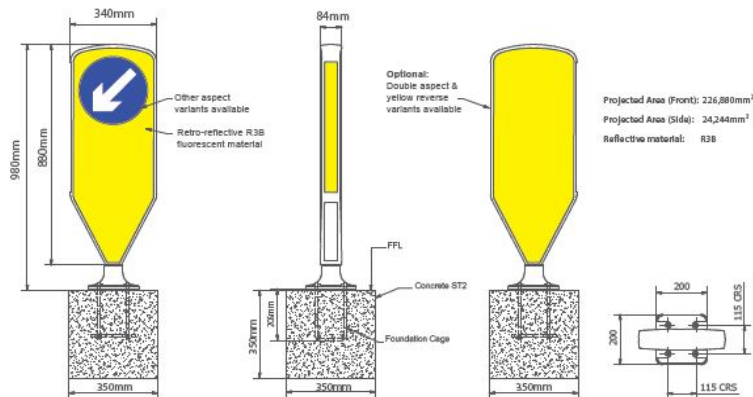

Product Detail

The DuraFlex is the latest addition to our traffic bollard range. This new bollard has been engineered to produce similar results to the highly successful TrueFlex RSRB, delivering reliable performance at a highly competitive price point.

- All round 360° visibility
- BS EN 12767:2007 100kph NE4 compliant
- BS 8442:2015 compliant
- 100 % Recyclable shell
- Installation with standard base light by convertor plate
- Further installation option includes NAL Socket, Cast In Cage, Concrete Bolts.