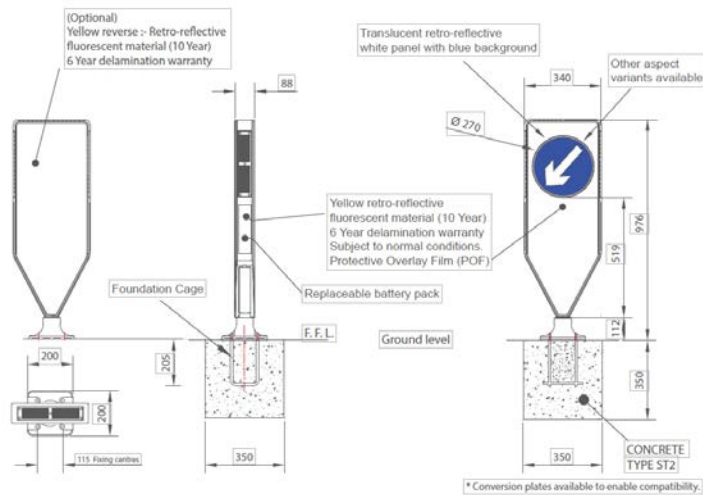

Product Detail

The Solar DuraFlex is a passively safe traffic bollard with an internally illuminated sign face that will return to a true vertical stance following an impact.

- LED illuminated sign face
- Automatic dusk to dawn operation
- Reduce your carbon footprint
- BS 8442 compliant
- 100 % Recyclable shell
- Compatible with any standard base light, socket or ground anchor